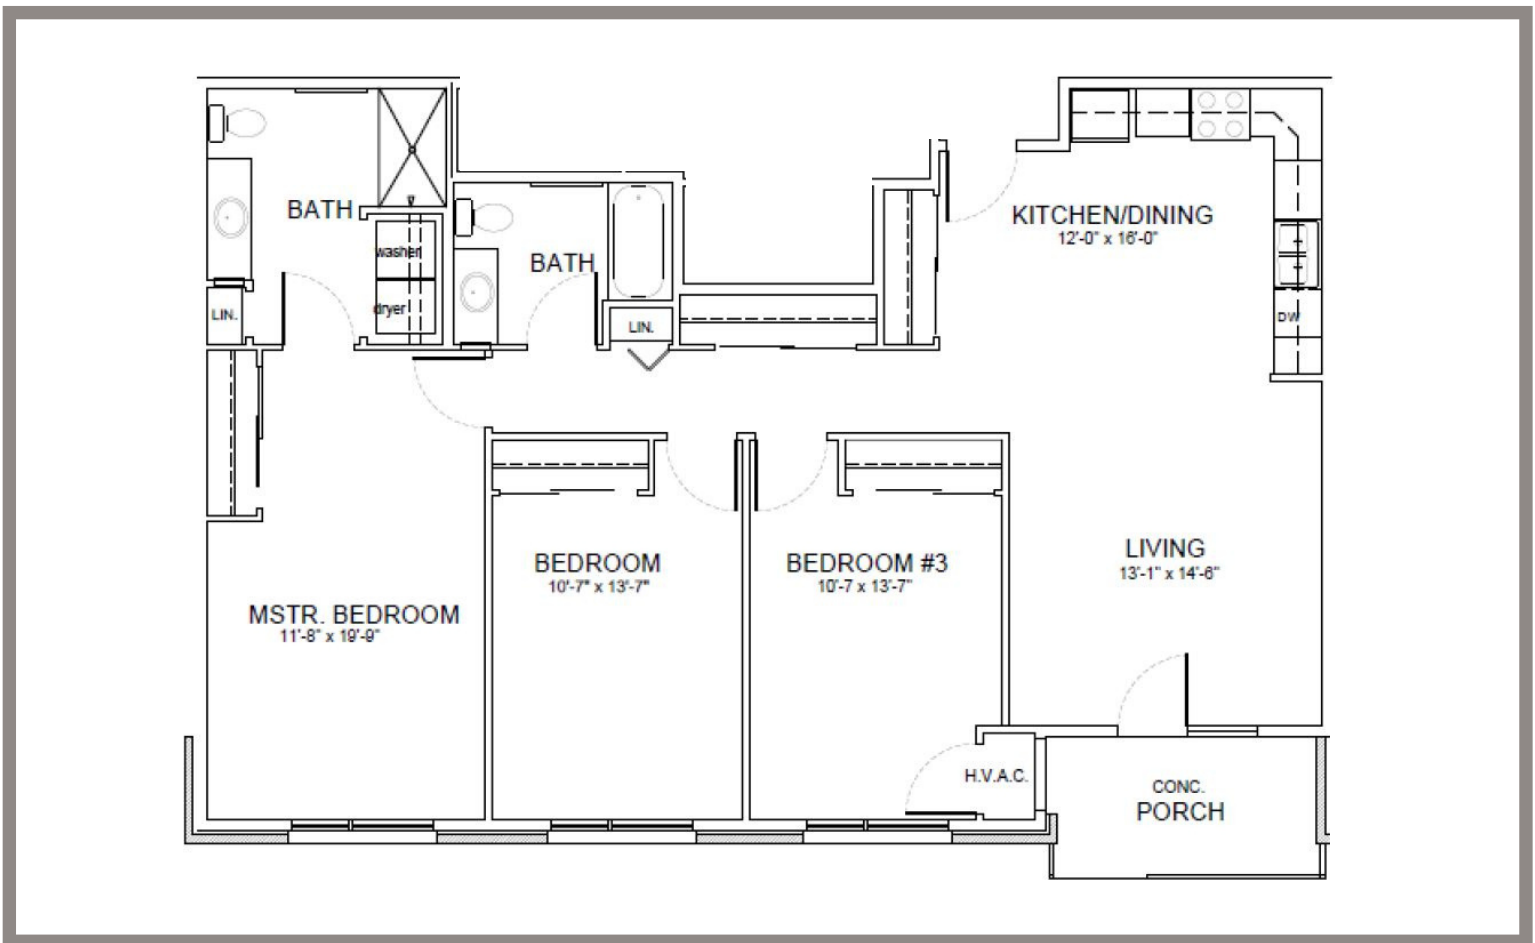

1ST FLOOR

2ND FLOOR

3RD FLOOR

4TH FLOOR

STYLE D | 3 BEDROOM / 2 BATHROOM | 1335 SQFT

Floor plan size and dimensions may vary* 

APARTMENT NUMBER: _____ RENT: _____ DATE AVAILABLE: _____

 2232 W Broadway, Madison, WI 53713